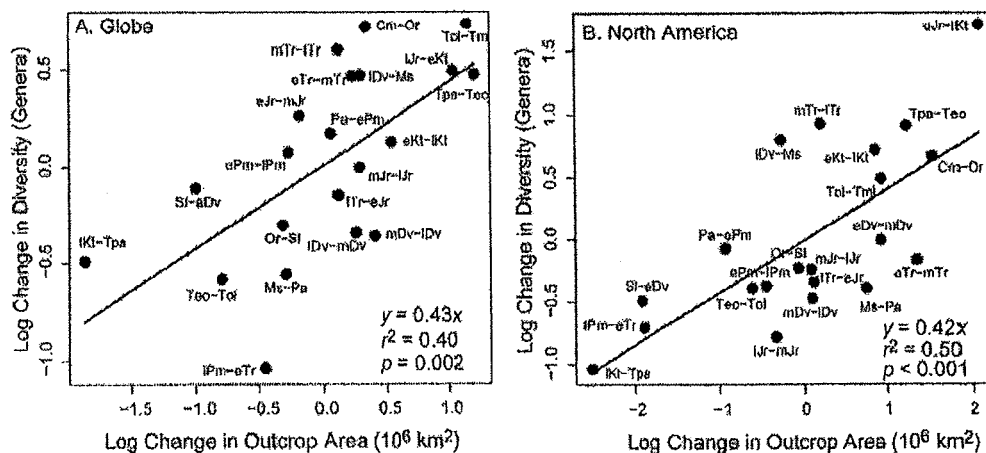

Incorporating Spatial Datasets into Paleontology: Effects on Estimates of Diversity, Origination, and Extinction

Ph.D. Defense
by
Patrick Daniel Wall

Tuesday June 30, 2pm
Heroy rm 210