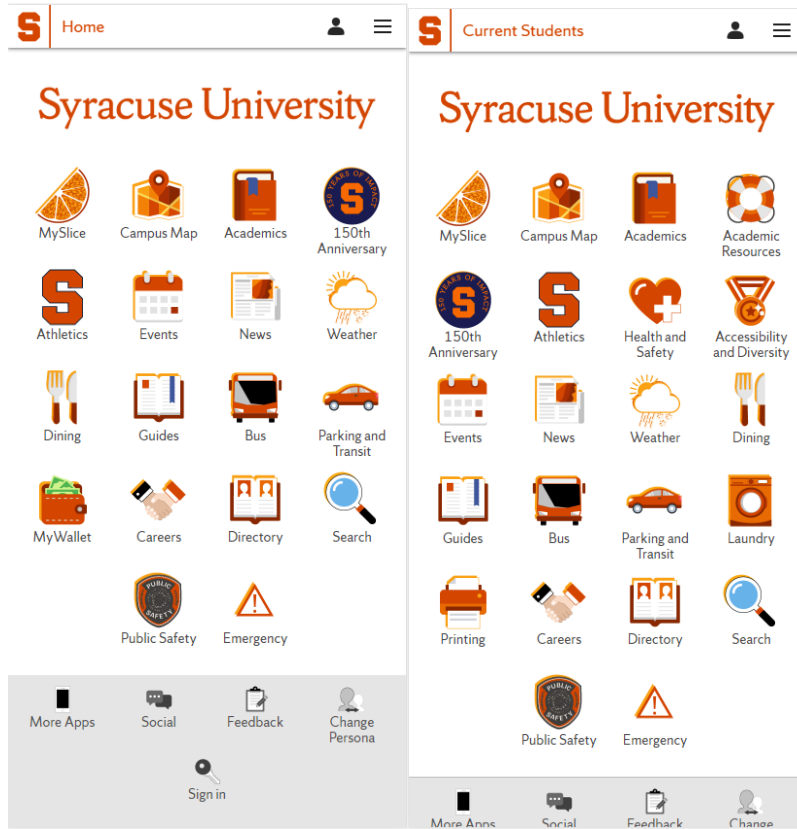

The app delivers the latest University news and events, access to SU's online directory to search for students, faculty, and staff, campus maps, interactive SU social media, and more.

[Top of Page](#)

## Downloading the App

You can download the free SU Mobile app in the [Google Play store](#) and [Apple App store](#).

[Top of Page](#)

## Current Features

The current version of the application includes the following features.

### Personas

There are currently two persona's (views) to choose from:

- Syracuse University Community
- Current Students