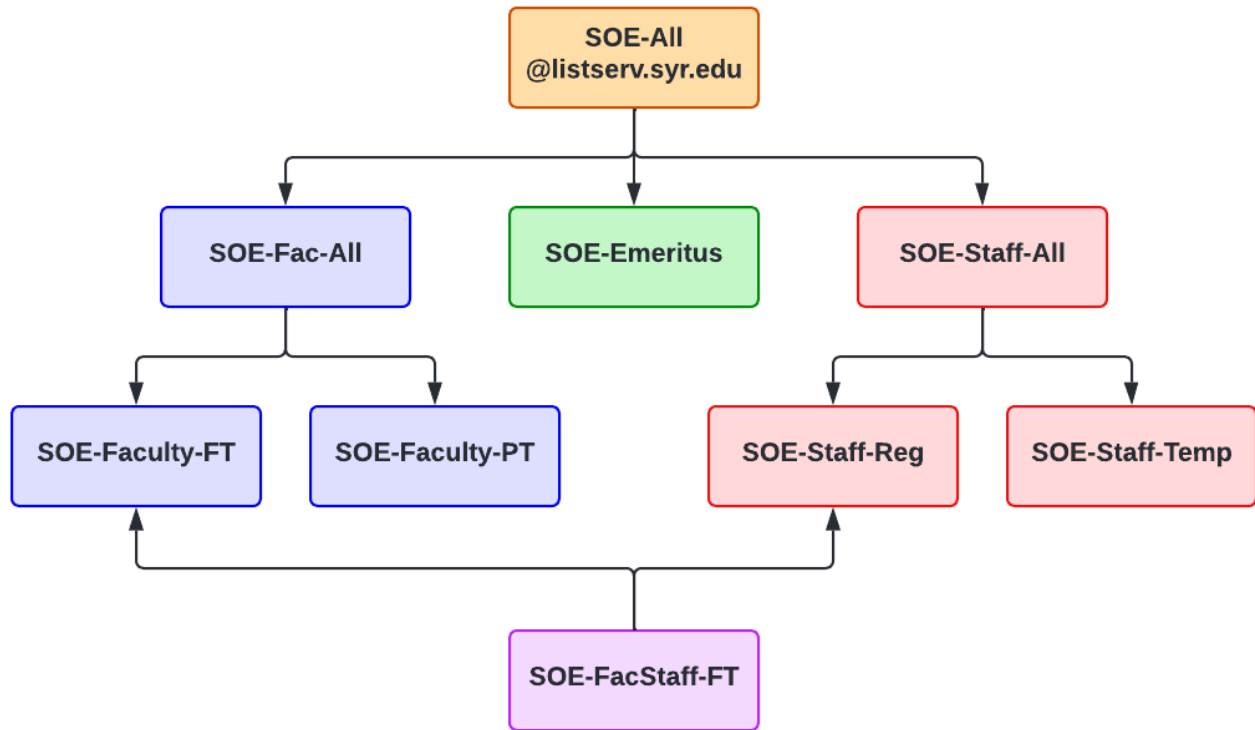

SOE Listservs

School of Education listservs are organized in a tree. Lists closer to the top of the tree include members of the lists directly below them. There is also a listserv outside of the tree structure for all full-time employees. You can email to any of these addresses and the address above would include the members of the addresses below it. Messages sent to any listserv will be first sent to the list moderator for approval.

This table lists the same SOE Faculty and Staff listservs as above in reverse of the tree structure, with a description of the membership of each listserv.

| List Email Address | Membership of the List |
|--|--|
| SOE-Faculty-FT@listserv.syr.edu | Full Time Faculty |
| SOE-Faculty-PT@listserv.syr.edu | Part Time Facult |
| SOE-Emeritus@listserv.syr.edu | Emeritus Faculty |
| SOE-Staff-Reg@listserv.syr.edu | Regular Staff |
| SOE-Staff-Temp@listserv.syr.edu | Temporary Staff |
| SOE-Fac-All@listserv.syr.edu | Full Time and Part Time Faculty (SOE-Faculty-FT and SOE-Faculty-PT) |
| SOE-Staff-All@listserv.syr.edu | Regular and Temporary Staff (SOE-Staff-Reg and SOE-Staff-Temp) |
| SOE-FacStaff-FT@listserv.syr.edu | Full Time Faculty and Regular Staff (SOE-Faculty-FT and SOE-Staff-Reg) |
| SOE-All@listserv.syr.edu | ALL faculty, staff, and emeriti faculty (members of all other listservs) |